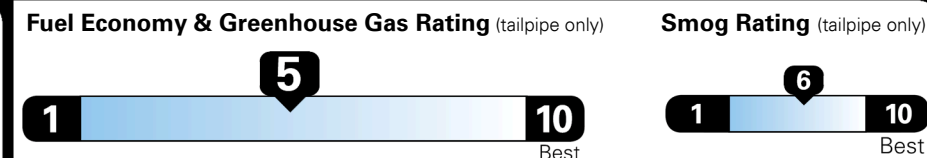

This vehicle emits 339 grams CO₂ per mile. The best emits 0 grams per mile (tailpipe only). Producing and distributing fuel also create emissions; learn more at fuel economy.gov.

Actual results will vary for many reasons, including driving conditions and how you drive and maintain your vehicle. The average new vehicle gets 28 MPG and costs $9,500 to fuel over 5 years. Cost estimates are based on 15,000 miles per year at $3.50 per gallon. MPGe is miles per gasoline gallon equivalent. Vehicle emissions are a significant cause of climate change and smog.

fuel economy.gov

Calculate personalized estimates and compare vehicles

Manufacturer's suggested retail price includes manufacturer's recommended pre-delivery service. Gasoline license and title fees state and local taxes and dealer installed options and accessories are not included in the manufacturer's suggested retail price. This label has been affixed to this vehicle by Hyundai Motor America, pursuant to the requirements of 15 U.S.C. 1231 et seq. which prohibits its removal or alteration prior to delivery to the ultimate purchaser.

PARTS CONTENT INFORMATION FOR VEHICLE IN THIS CARLINE:
U.S./CANADIAN PARTS CONTENT: 55 %
MAJOR SOURCES OF FOREIGN PARTS CONTENT: KOREA: 30 %

Note: Parts content does not include final assembly, distribution, or other non-parts costs.
FOR THIS VEHICLE:
FINAL ASSEMBLY POINT: MONTGOMERY, ALABAMA U.S.A.
COUNTRY OF ORIGIN:
ENGINE: U.S.A
TRANSMISSION: U.S.A

161 A 1

VIN: 5NMJCCDE2SH588831