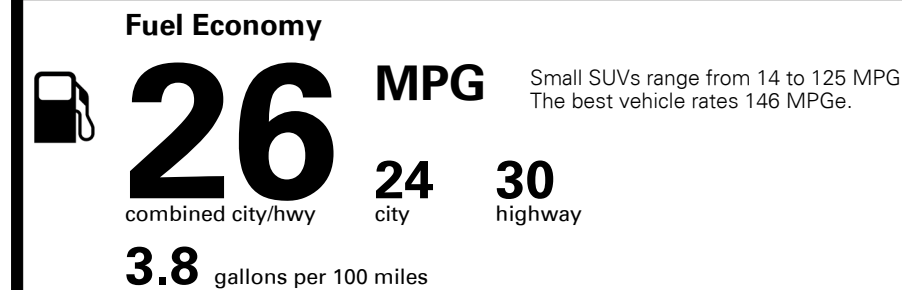

Inland Freight & Handling : \$1,450.00
Total Price : \$36,865.00

EPA DOT Fuel Economy and Environment

Gasoline Vehicle

You spend **\$500** more in fuel costs over 5 years compared to the average new vehicle.