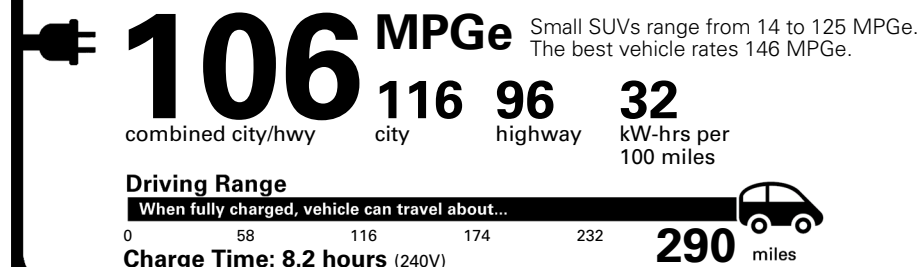

Manufacturer's Suggested Retail Price: \$43,300.00

ADDED FEATURES:

*ULTIMATE RED(R2P) Paint \$500.00
*Carpeted Floor Mats \$240.00

Inland Freight & Handling : \$1,600.00
Total Price : \$45,640.00

Proudly Supporting Hyundai Hope On Wheels and the Fight Against Pediatric Cancer Since 1998.

Fuel Economy and Environment

Fuel Economy

You save \$4,500
in fuel costs over 5 years compared to the average new vehicle.

Annual fuel cost \$800

Fuel Economy & Greenhouse Gas Rating (tailpipe only)

Smog Rating (tailpipe only)

This vehicle emits 0 grams CO₂ per mile. The best emits 0 grams per mile (tailpipe only). Does not include emission from generating electricity; learn more at fueleconomy.gov.

Actual results will vary for many reasons, including driving conditions and how you drive and maintain your vehicle. The average new vehicle gets 29 MPG and costs \$8,500 to fuel over 5 years. Cost estimates are based on 15,000 miles per year at \$0.17 per kW-hr. MPGe is miles per gasoline gallon equivalent. Vehicle emissions are a significant cause of climate change and smog.