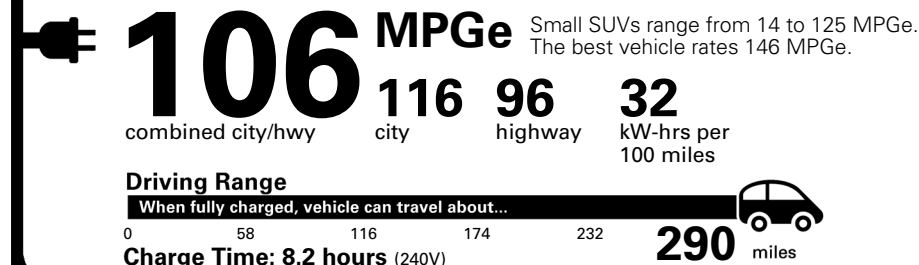

EXTERIOR
19" Alloy Wheels
Automatic LED Headlights, Daytime Running Lights & Taillights

COMFORT & CONVENIENCE
Proximity Key w/ Push Button Start
Hands-Free Smart Power Liftgate w/ Auto Open
H-Tex™ Seating Surfaces
Power Front Seats
Heated Front Seats
Smart Cruise Control
Highway Driving Assist
Dual Automatic Temperature Control w/ Rear Air Vents
Auto-Dimming Rearview Mirror w/ HomeLink®
12.3" Digital Instrument Cluster
Front & Rear USB Ports
Tire Mobility Kit (in lieu of spare tire)

MULTIMEDIA & CONNECTIVITY
12.3" Navigation System w/ AM/FM/HD Radio®
SiriusXM® Radio w/ 90-Day Trial Subscription (not available in AK & HI)
Wireless Android Auto™ & Apple CarPlay®

MULTIMEDIA & CONNECTIVITY(cont.)

Wireless Phone Charger
Bluelink+ All-Inclusive Connected Services (enrollment required)
Wi-Fi Hotspot (trial w/ Bluelink®)
Full Battery Charge

Manufacturer's Suggested Retail Price: $43,300.00

ADDED FEATURES:

*Carpeted Floor Mats $240.00
*Cargo Mat, Up Seatback $165.00
*Mud Guards $145.00
*Roadside Assistance Kit $75.00
*Cargo Net $60.00
*First Aid Kit $45.00

Inland Freight & Handling : $1,600.00
Total Price : $45,630.00

Proudly Supporting Hyundai Hope On Wheels and the Fight Against Pediatric Cancer Since 1998.

Fuel Economy and Environment

Fuel Economy

You save $4,500
in fuel costs over 5 years compared to the average new vehicle.

Annual fuel cost $800

Fuel Economy & Greenhouse Gas Rating (tailpipe only)

Smog Rating (tailpipe only)

This vehicle emits 0 grams CO₂ per mile. The best emits 0 grams per mile (tailpipe only). Does not include emission from generating electricity; learn more at fueleconomy.gov.

Actual results will vary for many reasons, including driving conditions and how you drive and maintain your vehicle. The average new vehicle gets 29 MPG and costs $8,500 to fuel over 5 years. Cost estimates are based on 15,000 miles per year at $0.17 per kW-hr. MPGe is miles per gasoline gallon equivalent. Vehicle emissions are a significant cause of climate change and smog.

fueleconomy.gov

Calculate personalized estimates and compare vehicles

Manufacturer's suggested retail price includes manufacturer's recommended pre-delivery service. Gasoline license and title fees state and local taxes and dealer installed options and accessories are not included in the manufacturer's suggested retail price. This label has been affixed to this vehicle by Hyundai Motor America, pursuant to the requirements of 15 U.S.C. 1231 et seq. which prohibits its removal or alteration prior to delivery to the ultimate purchaser.

PARTS CONTENT INFORMATION FOR VEHICLE IN THIS CARLINE:

U.S./CANADIAN PARTS CONTENT: 58 %
MAJOR SOURCES OF FOREIGN PARTS CONTENT: KOREA: 28 %

Note: Parts content does not include final assembly, distribution, or other non-parts costs.
FOR THIS VEHICLE:

FINAL ASSEMBLY POINT: ELLABELL, GEORGIA, U.S.A
COUNTRY OF ORIGIN:
ENGINE: U.S.A
TRANSMISSION: U.S.A

100 A 0016