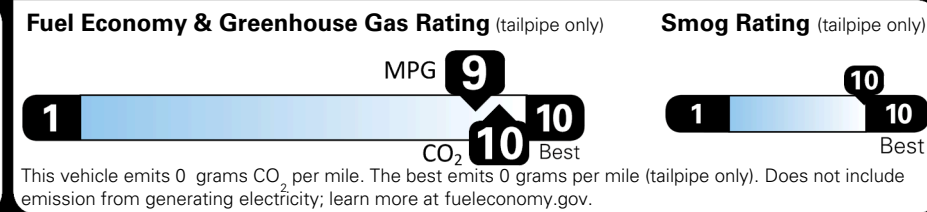

Actual results will vary for many reasons, including driving conditions and how you drive and maintain your vehicle. The average new vehicle gets 29 MPG and costs $8,500 to fuel over 5 years. Cost estimates are based on 15,000 miles per year at $0.17 per kW-hr. MPGe is miles per gasoline gallon equivalent. Vehicle emissions are a significant cause of climate change and smog.

fueleconomy.gov

Calculate personalized estimates and compare vehicles

Manufacturer's suggested retail price includes manufacturer's recommended pre-delivery service. Gasoline license and title fees state and local taxes and dealer installed options and accessories are not included in the manufacturer's suggested retail price. This label has been affixed to this vehicle by Hyundai Motor America, pursuant to the requirements of 15 U.S.C. 1231 et seq. which prohibits its removal or alteration prior to delivery to the ultimate purchaser.

PARTS CONTENT INFORMATION FOR VEHICLE IN THIS CARLINE:
U.S./CANADIAN PARTS CONTENT: 58 %
MAJOR SOURCES OF FOREIGN PARTS CONTENT: KOREA: 28 %

Note: Parts content does not include final assembly, distribution, or other non-parts costs.
FOR THIS VEHICLE:

FINAL ASSEMBLY POINT: ELLABELL, GEORGIA, U.S.A
COUNTRY OF ORIGIN:
ENGINE: U.S.A
TRANSMISSION: U.S.A

98 A 1