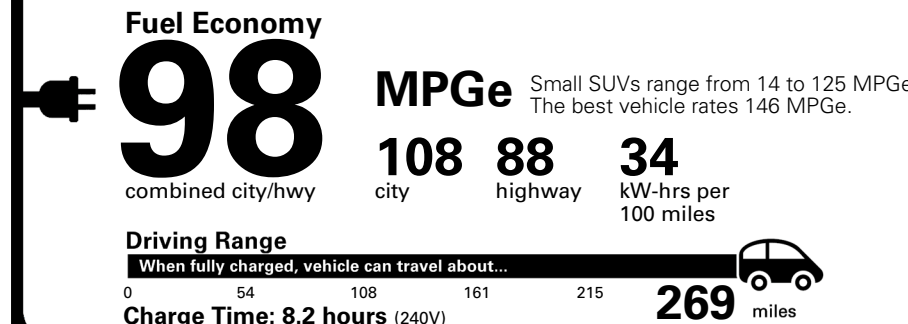

Inland Freight & Handling : \$1,600.00
Total Price : **\$51,415.00**

Proudly Supporting Hyundai Hope On Wheels and the Fight Against Pediatric Cancer Since 1998.

Fuel Economy and Environment

You save \$4,000 in fuel costs over 5 years compared to the average new vehicle.