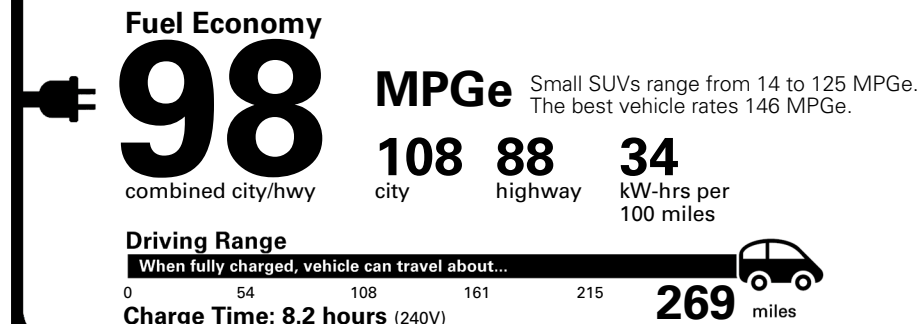

Inland Freight & Handling : \$1,600.00
Total Price : **\$51,915.00**

Proudly Supporting Hyundai Hope On Wheels and the Fight Against Pediatric Cancer Since 1998.

Fuel Economy and Environment

You save \$4,000 in fuel costs over 5 years compared to the average new vehicle.