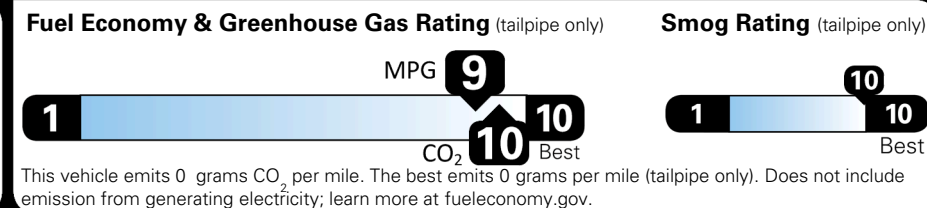

Actual results will vary for many reasons, including driving conditions and how you drive and maintain your vehicle. The average new vehicle gets 29 MPG and costs $8,500 to fuel over 5 years. Cost estimates are based on 15,000 miles per year at $0.17 per kW-hr. MPGe is miles per gasoline gallon equivalent. Vehicle emissions are a significant cause of climate change and smog.

fueleconomy.gov

Calculate personalized estimates and compare vehicles

Manufacturer's suggested retail price includes manufacturer's recommended pre-delivery service. Gasoline license and title fees state and local taxes and dealer installed options and accessories are not included in the manufacturer's suggested retail price. This label has been affixed to this vehicle by Hyundai Motor America, pursuant to the requirements of 15 U.S.C. 1231 et seq. which prohibits its removal or alteration prior to delivery to the ultimate purchaser.

PARTS CONTENT INFORMATION FOR VEHICLE IN THIS CARLINE:
U.S./CANADIAN PARTS CONTENT: 58 %
MAJOR SOURCES OF FOREIGN PARTS CONTENT: KOREA: 28 %

Note: Parts content does not include final assembly, distribution, or other non-parts costs.
FOR THIS VEHICLE:

FINAL ASSEMBLY POINT: ELLABELL, GEORGIA, U.S.A
COUNTRY OF ORIGIN:
ENGINE: U.S.A
TRANSMISSION: U.S.A

98 A