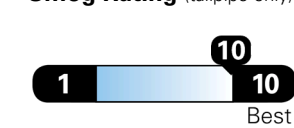

Smog Rating (tailpipe only)

Actual results will vary for many reasons, including driving conditions and how you drive and maintain your vehicle. The average new vehicle gets 29 MPG and costs $8,500 to fuel over 5 years. Cost estimates are based on 15,000 miles per year at $0.17 per kW-hr. MPGe is miles per gasoline gallon equivalent. Vehicle emissions are a significant cause of climate change and smog.

fueleconomy.gov

Calculate personalized estimates and compare vehicles