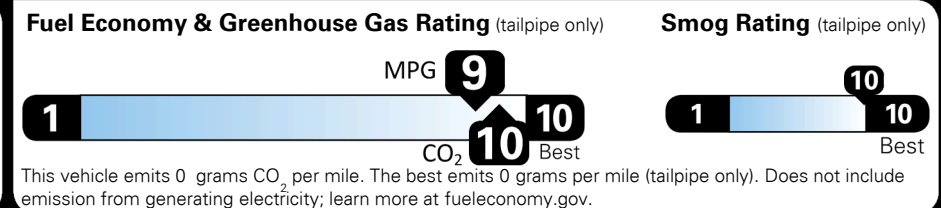

You save $3,500 in fuel costs over 5 years compared to the average new vehicle.

Annual fuel cost $1,000