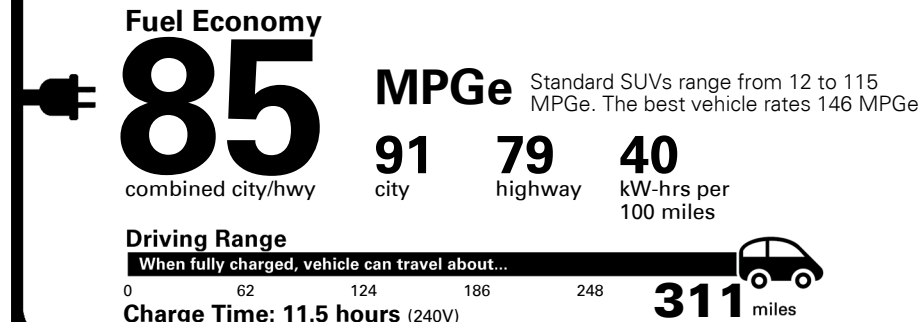

COMFORT & CONVENIENCE(cont.)

- Highway Driving Assist
- Surround View Monitor
- 3-Zone Automatic Temperature Control
- Head-Up Display
- Digital Rearview Mirror w/ HomeLink®
- Hands-Free Smart Power Liftgate w/ Auto Open
- 12.3" Digital Instrument Cluster
- Ambient Interior Lighting
- Sliding Front Center Console
- Rear Side Window Sunshades
- Front & Rear USB Ports
- Vehicle to Load (V2L) 120V Interior Outlet
- Tire Mobility Kit (in lieu of spare tire)

MULTIMEDIA & CONNECTIVITY

- 12.3" Navigation System w/ AM/FM/HD Radio™
- SiriusXM® Radio w/ 90-Day trial subscription; not available in AK & HI
- Bose® Premium Audio
- Wireless Android Auto™ & Apple CarPlay®
- Wireless Phone Charger
- Hyundai Digital Key
- Bluelink+ All-Inclusive Connected Services (enrollment required)
- Wi-Fi Hotspot (trial w/ Bluelink®)

Full Battery Charge

Manufacturer's Suggested Retail Price: **$74,990.00**

ADDED FEATURES:

- *Carpeted Floor Mats $245.00
- *Cargo Cover $205.00
- *All Season Fitted Liners $280.00

Inland Freight & Handling : $1,600.00
Total Price : **$77,320.00**

Proudly Supporting Hyundai Hope On Wheels and the Fight Against Pediatric Cancer Since 1998.

Fuel Economy and Environment

Electric Vehicle