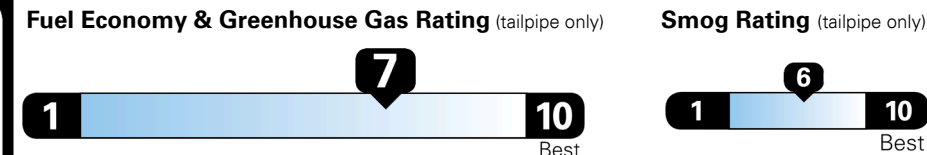

EPA DOT Fuel Economy and Environment

Gasoline Vehicle

Fuel Economy
38 MPG Small SUVs range from 14 to 118 MPG. The best vehicle rates 140 MPGe.
combined city/hwy
2.6 gallons per 100 miles
city **38** highway **38**

You save $2,500
in fuel costs over 5 years compared to the average new vehicle.

Annual fuel cost $1,400