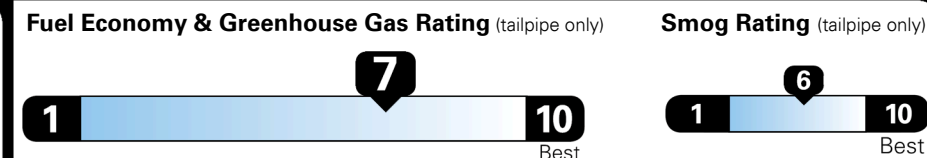

EPA DOT Fuel Economy and Environment

Gasoline Vehicle

Fuel Economy

35 MPG Small SUVs range from 14 to 125 MPG. The best vehicle rates 146 MPGe.

combined city/hwy **35** city **35** highway

2.9 gallons per 100 miles

You save
$2,000
in fuel costs
over 5 years
compared to the
average new vehicle.

Annual fuel cost
$1,500